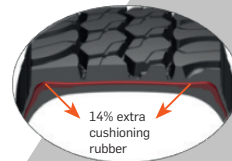

EXCELLENT TRACTION IN ALL CONDITIONS

Cap shaped tie bars allow tires to self clean for improved traction and stability.

CUT AND CHIP RESISTANCE

Advanced cut/chip resistant compound providing exceptional durability in all terrains.

MULTIPLE RETREADS

Additional 14% cushioning rubber including stone ejectors for improved impact resistance and reduced stone drilling.

PRODUCT CODE	TIRE SIZE	PLY RATING	LOAD RANGE	LOAD INDEX	SPEED SYMBOL	OVERALL DIA-METER (INCH)	SECTION WIDTH (INCH)	ORIGINAL TREAD DEPTH (1/32")	STATIC LOADED RADIUS (INCH)	RECOMMENDED RIM WIDTH (INCH)	ALTERNATE RIM WIDTH (INCH)	TIRE WEIGHT		LOAD DETAILS (LBS)	
												LBS	KG	SINGLE	DUAL
2021850	315/80R22.5	20	L	157/154	K	43.1	12.3	30	19.7	9.00	9.75	168	76.2	9090 lbs @ 130 psi	8270 lbs @ 130 psi