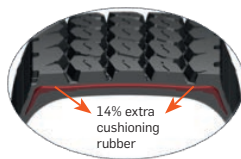

Endu[®]Trax MA & MA HD

MIXED SERVICE ALL POSITION

The Endu[®]Trax MA & MH HD, is a robust all position mixed service tire with excellent traction.

RELIABLE IN ROUGHEST TERRAINS

Advanced tread cap compound ensures 11% more cut and chip resistance.

MULTIPLE RETREADS

Extra 14% cushion rubber improves impact resistance.

EXCELLENT GRIP AND CONTROL

Shoulder notches and deep block dual sipes facilitates enhanced handling.

PRODUCT CODE	SIZE	LT/SS	PLY RATING/ LOAD RANGE	SECTION WIDTH (INCH)	OVERALL DIAMETER (INCH)	TIRE WEIGHT LBS	ORIGINAL TREAD DEPTH (1/32")	STATIC LOADED RADIUS (INCH)	RECOMMENDED RIM WIDTH (INCH)	ALTERNATE RIM WIDTH (INCH)	ROLLING CIRCUMFERENCE (INCH)	REVS/MILE	LOAD DETAILS (LBS)	
													SINGLE	DUAL
2021805	11R22.5	148/145/L	16/H	11.0	41.6	129	19	19.3	8.25	7.50	129.2	495	6940 lbs @ 123 psi	6395 lbs @ 123 psi
2021802	12R22.5	152/148/L	16/H	11.9	42.8	143	22	19.9	9.00	8.25	127.9	482	7830 lbs @ 123 psi	6940 lbs @ 123 psi
2021803	315/80R22.5	161/157/K	20/L	12.3	42.6	153	21	19.7	9.00	9.75	129.2	486	10200 lbs @ 130 psi	9090 lbs @ 130 psi
2023806	11R24.5	149/146/K	16/H	11.0	43.2	142	25	20.2	8.25	7.50	132.6	474	7160 lbs @ 120 psi	6610 lbs @ 120 psi
2021801	385/65R22.5 HD	164/K	22/M	15.1	42.2	171	22	19.7	11.75	12.25	128.7	487	11000 lbs @ 130 psi	(n/a)