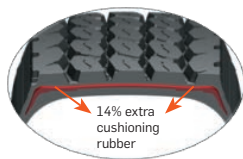

Endu[®]Trax MA & MA HD

MIXED SERVICE ALL POSITION

The Endu[®]Trax MA & MH HD, is a robust all position mixed service tire with excellent traction.

RELIABLE IN ROUGHEST TERRAINS

Advanced tread cap compound ensures 11% more cut and chip resistance.

MULTIPLE RETREADS

Extra 14% cushion rubber improves impact resistance.

EXCELLENT GRIP AND CONTROL

Shoulder notches and deep block dual sipes facilitates enhanced handling.

PRODUCT CODE	SIZE	LT/SS	PLY RATING/ LOAD RANGE	SECTION WIDTH (INCH)	OVERALL DIAMETER (INCH)	TIRE WEIGHT LBS	ORIGINAL TREAD DEPTH (1/32")	STATIC LOADED RADIUS (INCH)	RECOMMENDED RIM WIDTH (INCH)	ALTERNATE RIM WIDTH (INCH)	ROLLING CIRCUMFERENCE (INCH)	REVS/MILE	LOAD DETAILS (LBS)	
													SINGLE	DUAL
2021805	11R22.5	148/145/L	16/H	11.0	41.6	129	19	19.3	8.25	7.50	129.2	495	6940 lbs @ 123 psi	6395 lbs @ 123 psi
2021802	12R22.5	152/148/L	16/H	11.9	42.8	143	22	19.9	9.00	8.25	127.9	482	7830 lbs @ 123 psi	6940 lbs @ 123 psi
2021803	315/80R22.5	161/157/K	20/L	12.3	42.6	153	21	19.7	9.00	9.75	129.2	486	10200 lbs @ 130 psi	9090 lbs @ 130 psi
2023806	11R24.5	149/146/K	16/H	11.0	43.2	142	25	20.2	8.25	7.50	132.6	474	7160 lbs @ 120 psi	6610 lbs @ 120 psi
2021801	385/65R22.5 HD	164/K	22/M	15.1	42.2	171	22	19.7	11.75	12.25	128.7	487	11000 lbs @ 130 psi	(n/a)