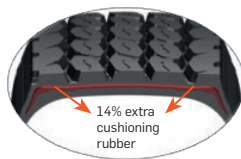

Endu[®]Trax MA & MA HD

MIXED SERVICE ALL POSITION

Copyright © 2024 Apollo Tires

The Endu[®]Trax MA & MH HD, is a robust all position mixed service tire with excellent traction.

RELIABLE IN ROUGHEST TERRAINS

Advanced tread cap compound ensures 11% more cut and chip resistance.

MULTIPLE RETREADS

Extra 14% cushion rubber improves impact resistance.

EXCELLENT GRIP AND CONTROL

Shoulder notches and deep block dual sipes facilitates enhanced handling.