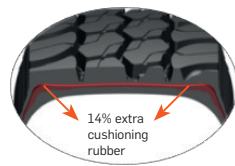

MULTIPLE RETREADS